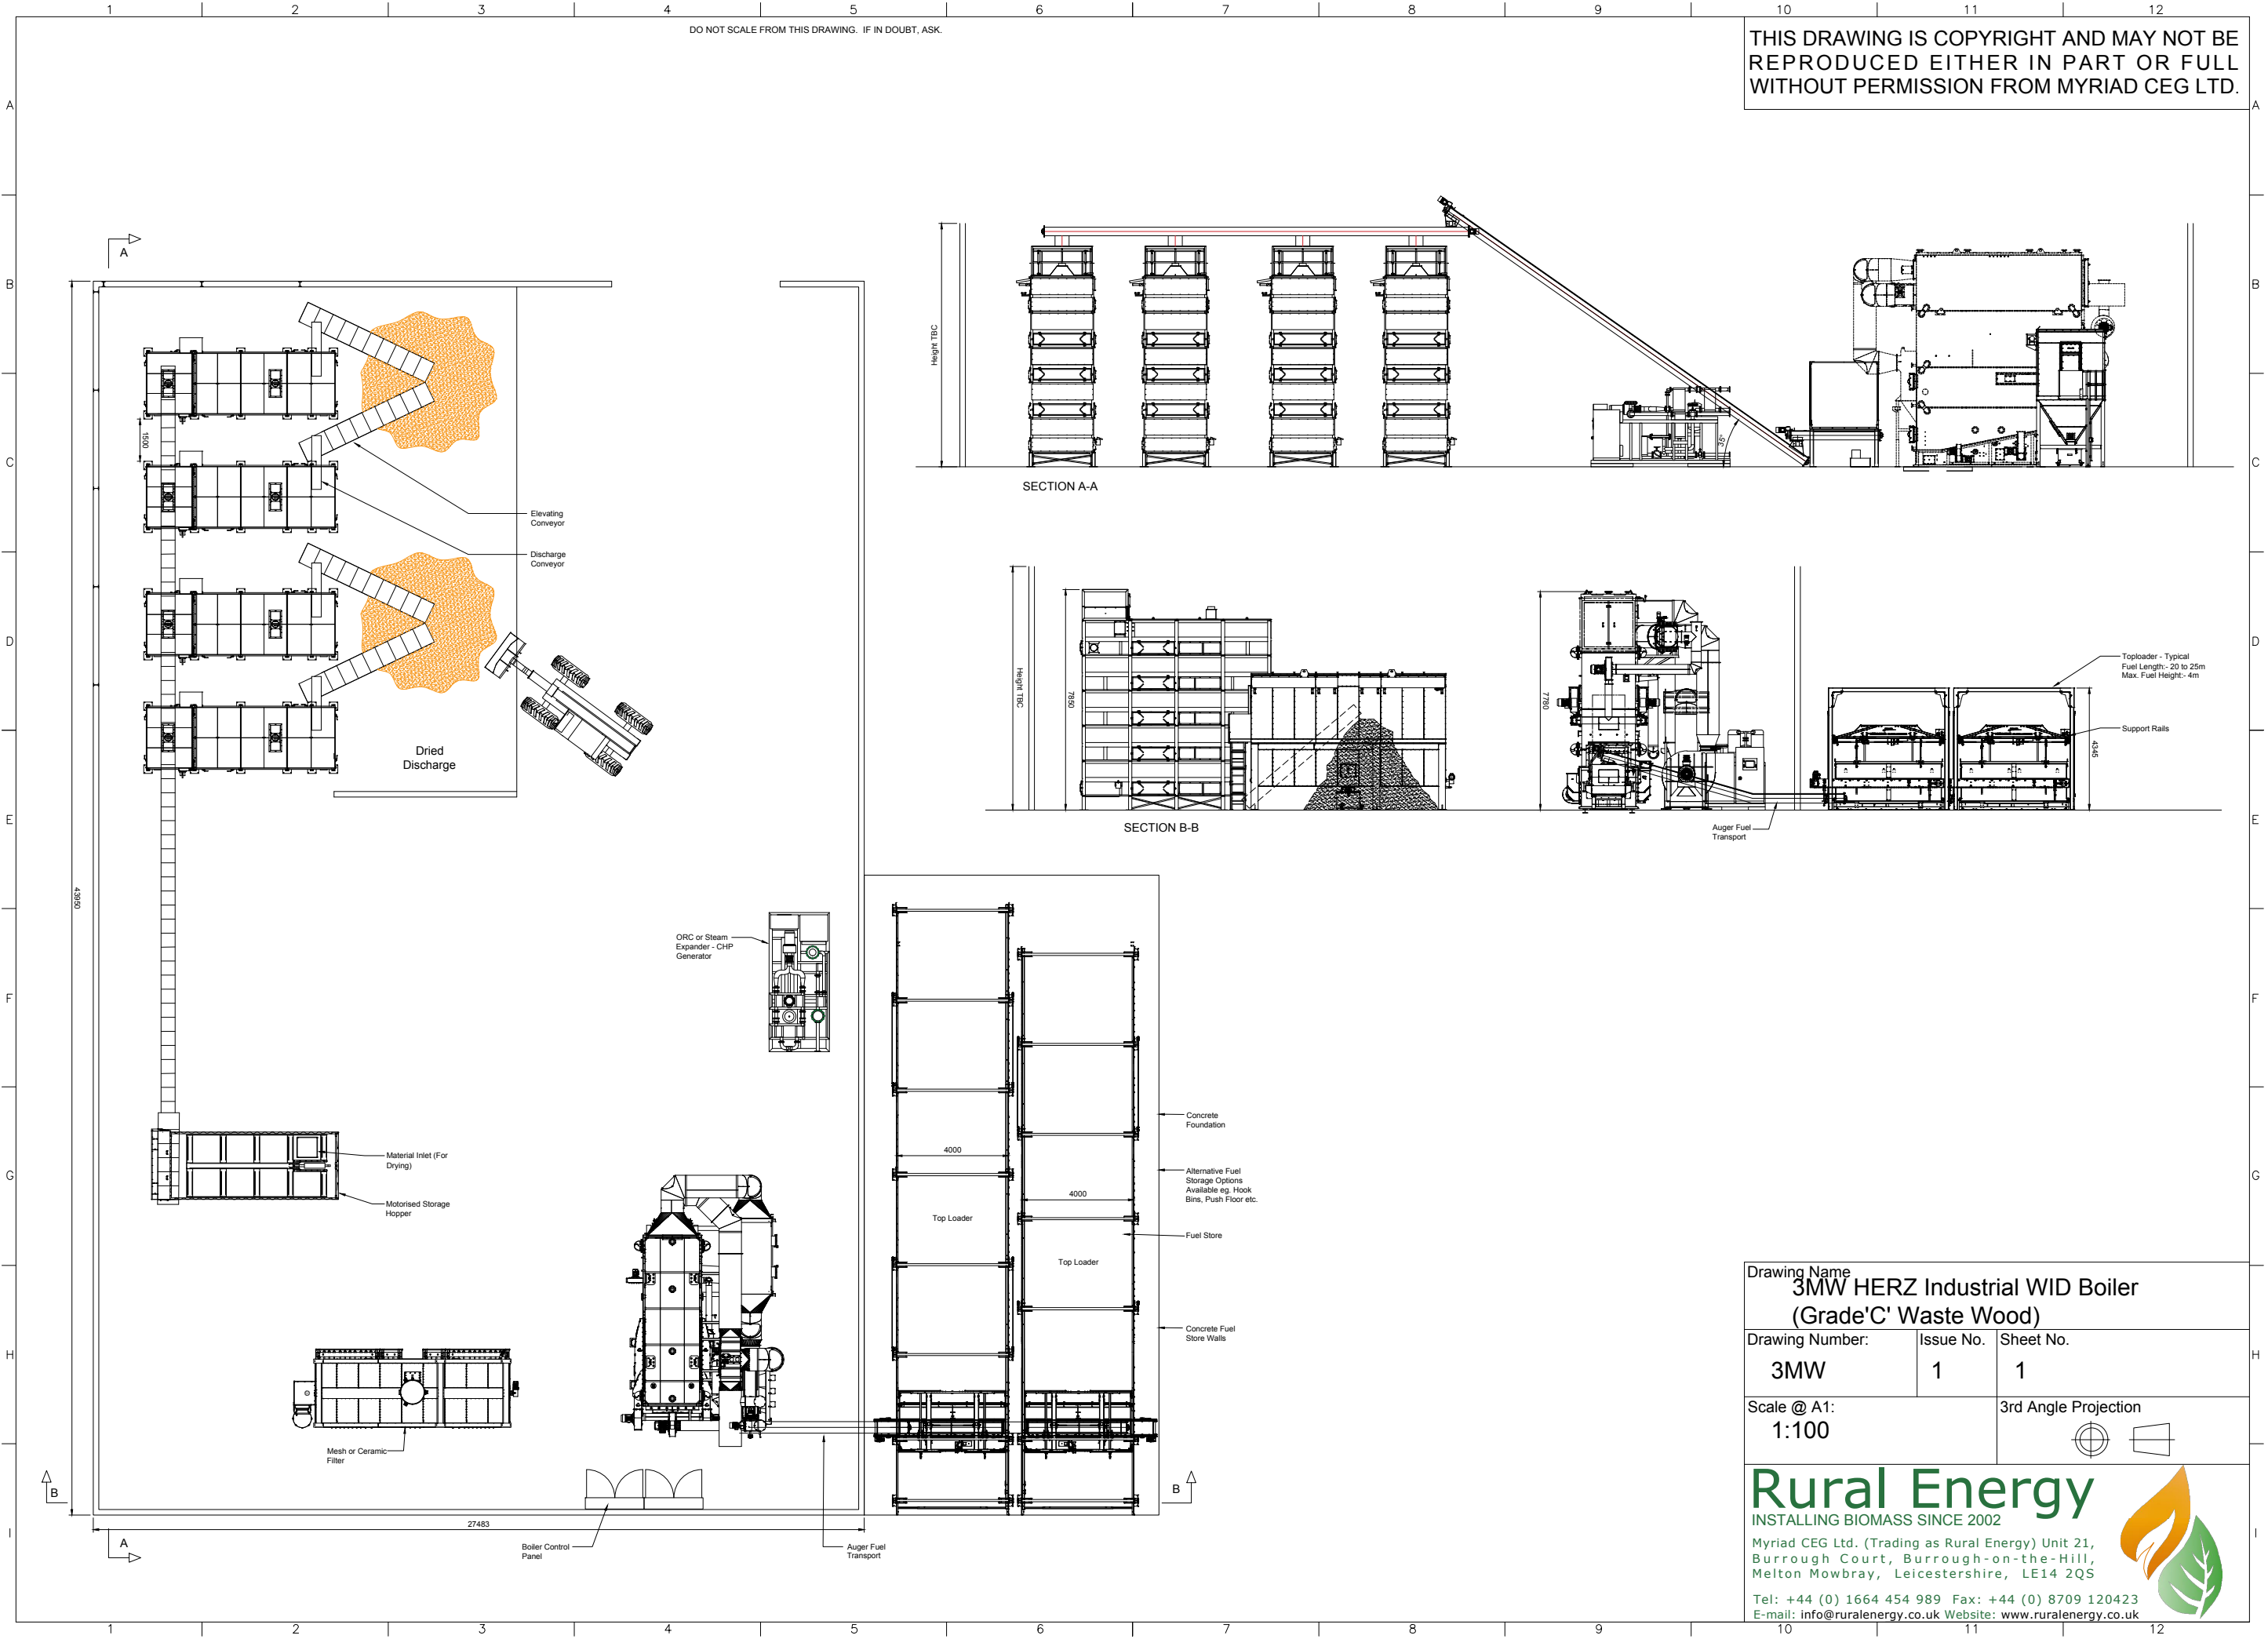

DO NOT SCALE FROM THIS DRAWING. IF IN DOUBT, ASK.

THIS DRAWING IS COPYRIGHT AND MAY NOT BE REPRODUCED EITHER IN PART OR FULL WITHOUT PERMISSION FROM MYRIAD CEG LTD.

Drawing Name 3MW HERZ Industrial WID Boiler (Grade'C' Waste Wood)		
Drawing Number: 3MW	Issue No. 1	Sheet No. 1
Scale @ A1: 1:100		3rd Angle Projection