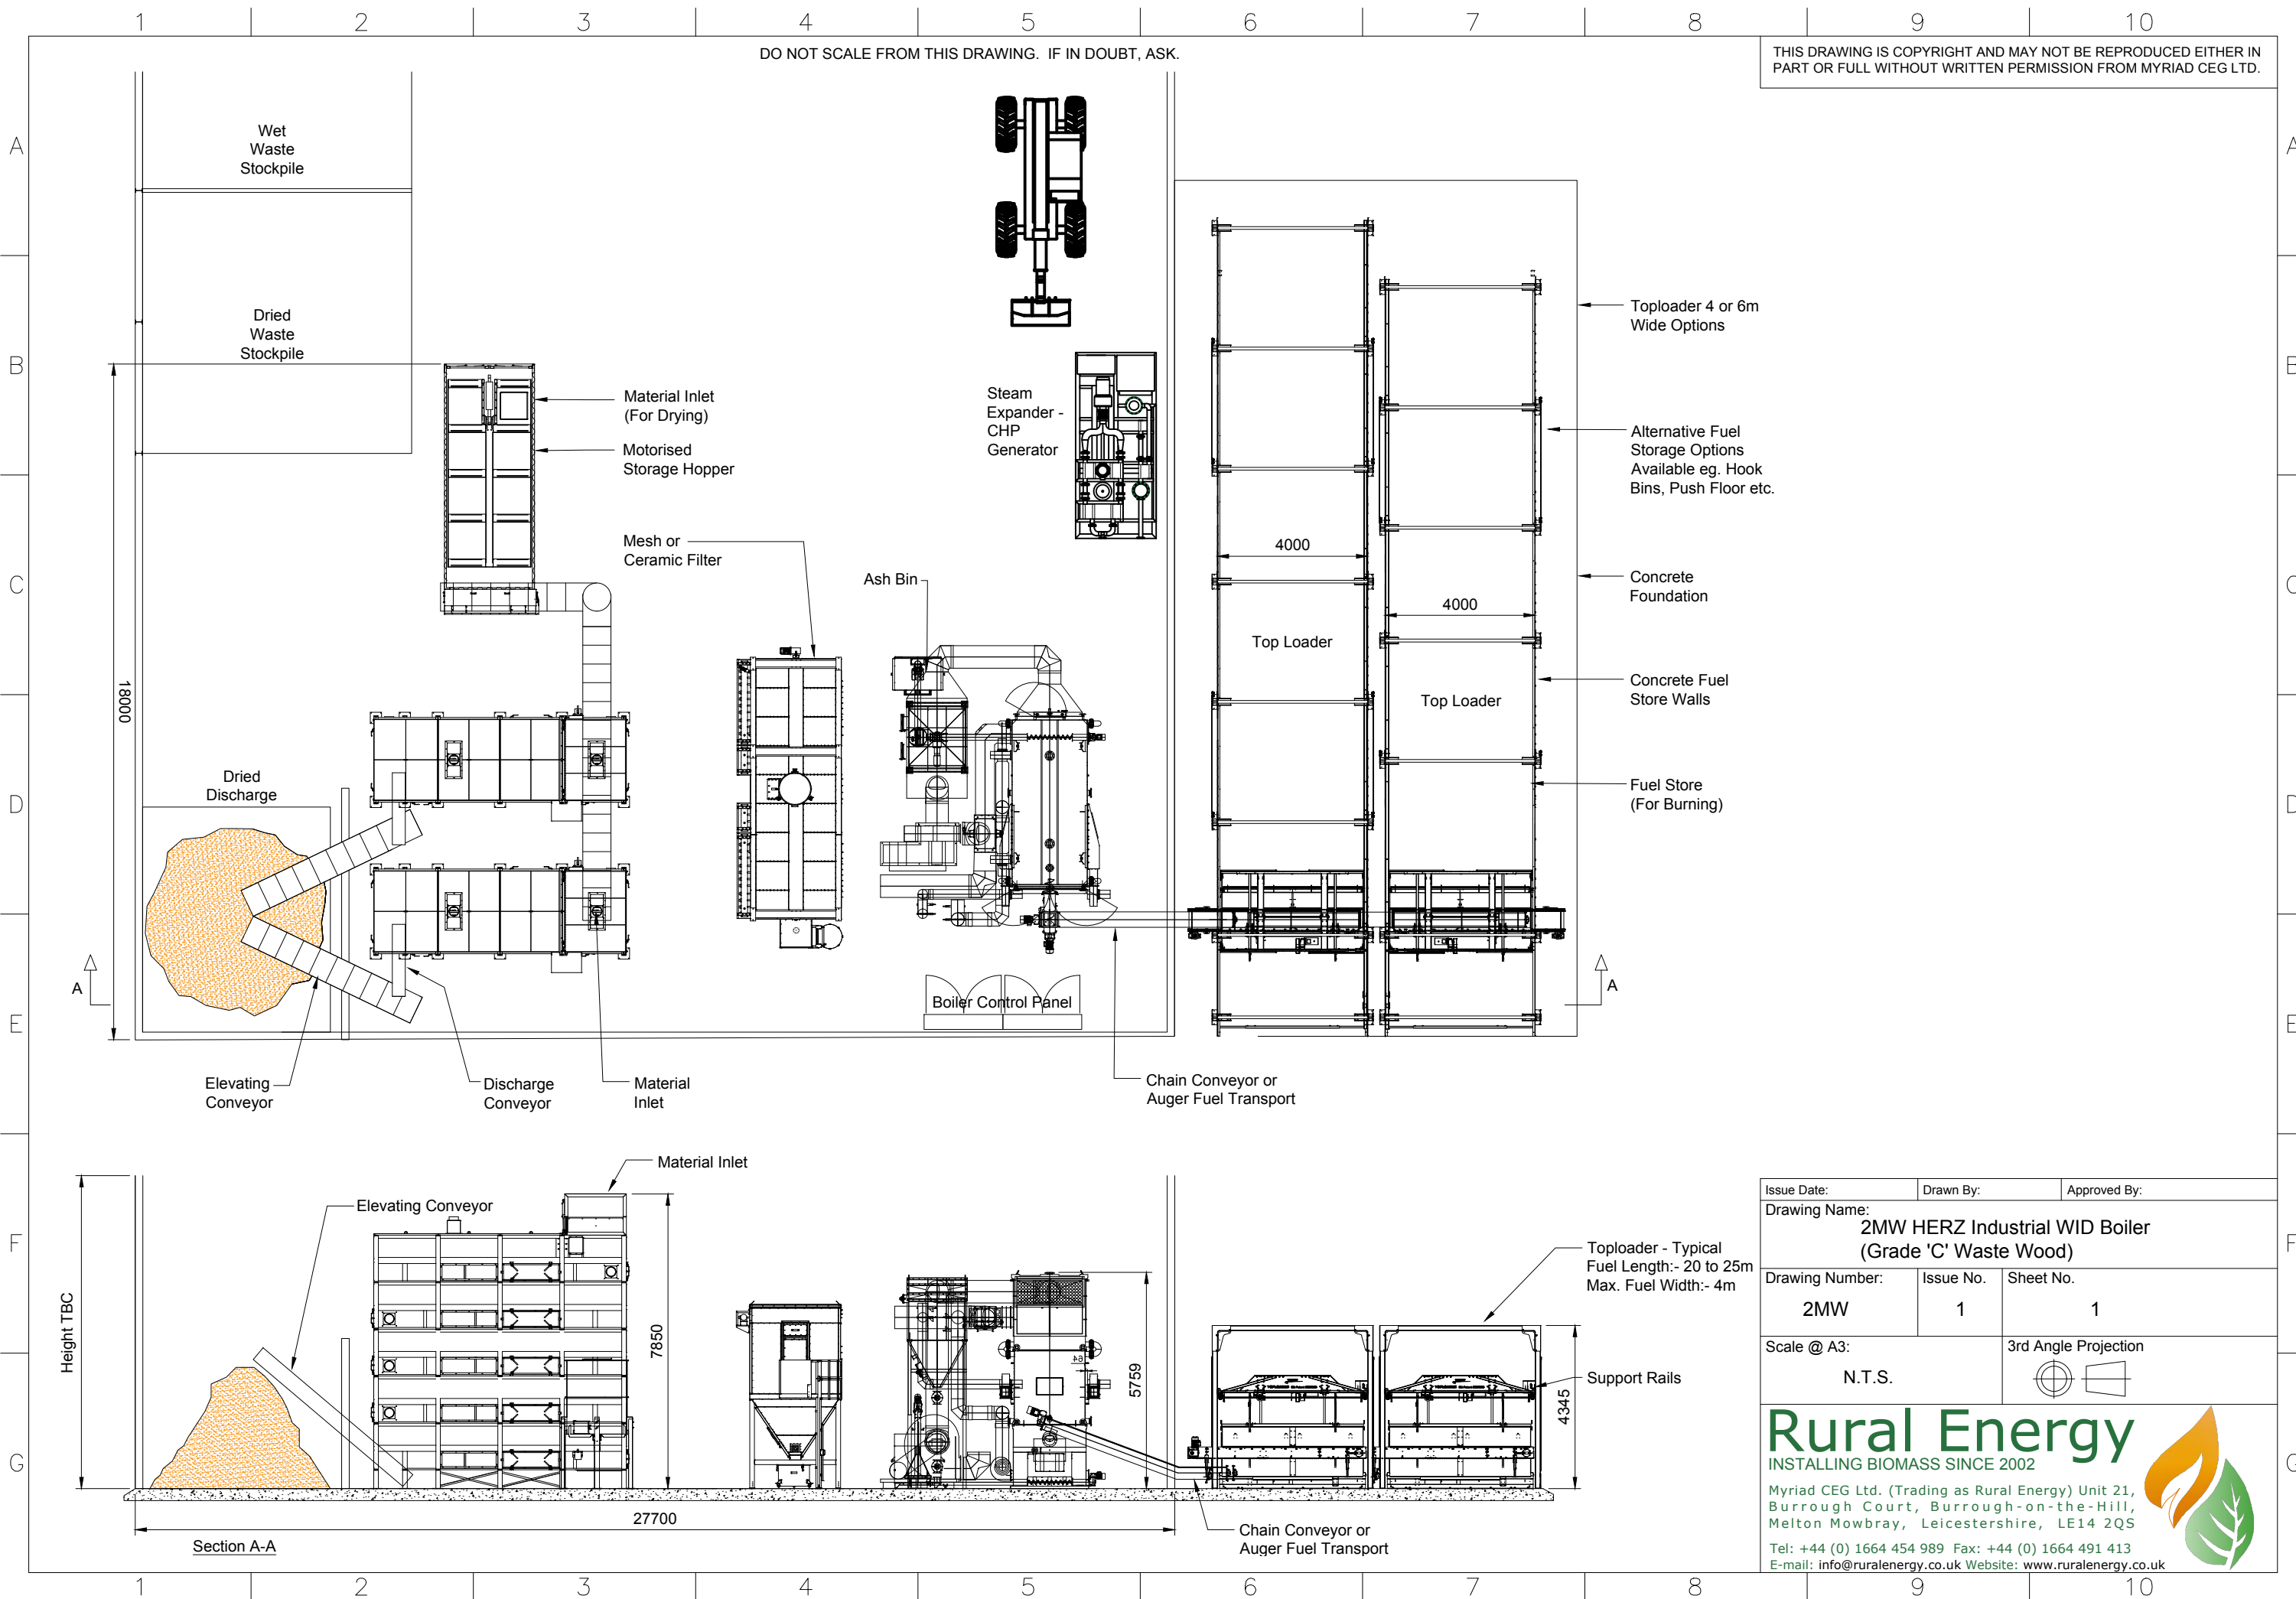

DO NOT SCALE FROM THIS DRAWING. IF IN DOUBT, ASK.

THIS DRAWING IS COPYRIGHT AND MAY NOT BE REPRODUCED EITHER IN PART OR FULL WITHOUT WRITTEN PERMISSION FROM MYRIAD CEG LTD.

Issue Date:	Drawn By:	Approved By:
Drawing Name: <b>2MW HERZ Industrial WID Boiler (Grade 'C' Waste Wood)</b>		
Drawing Number: <b>2MW</b>	Issue No. <b>1</b>	Sheet No. <b>1</b>
Scale @ A3: <b>N.T.S.</b>		3rd Angle Projection 