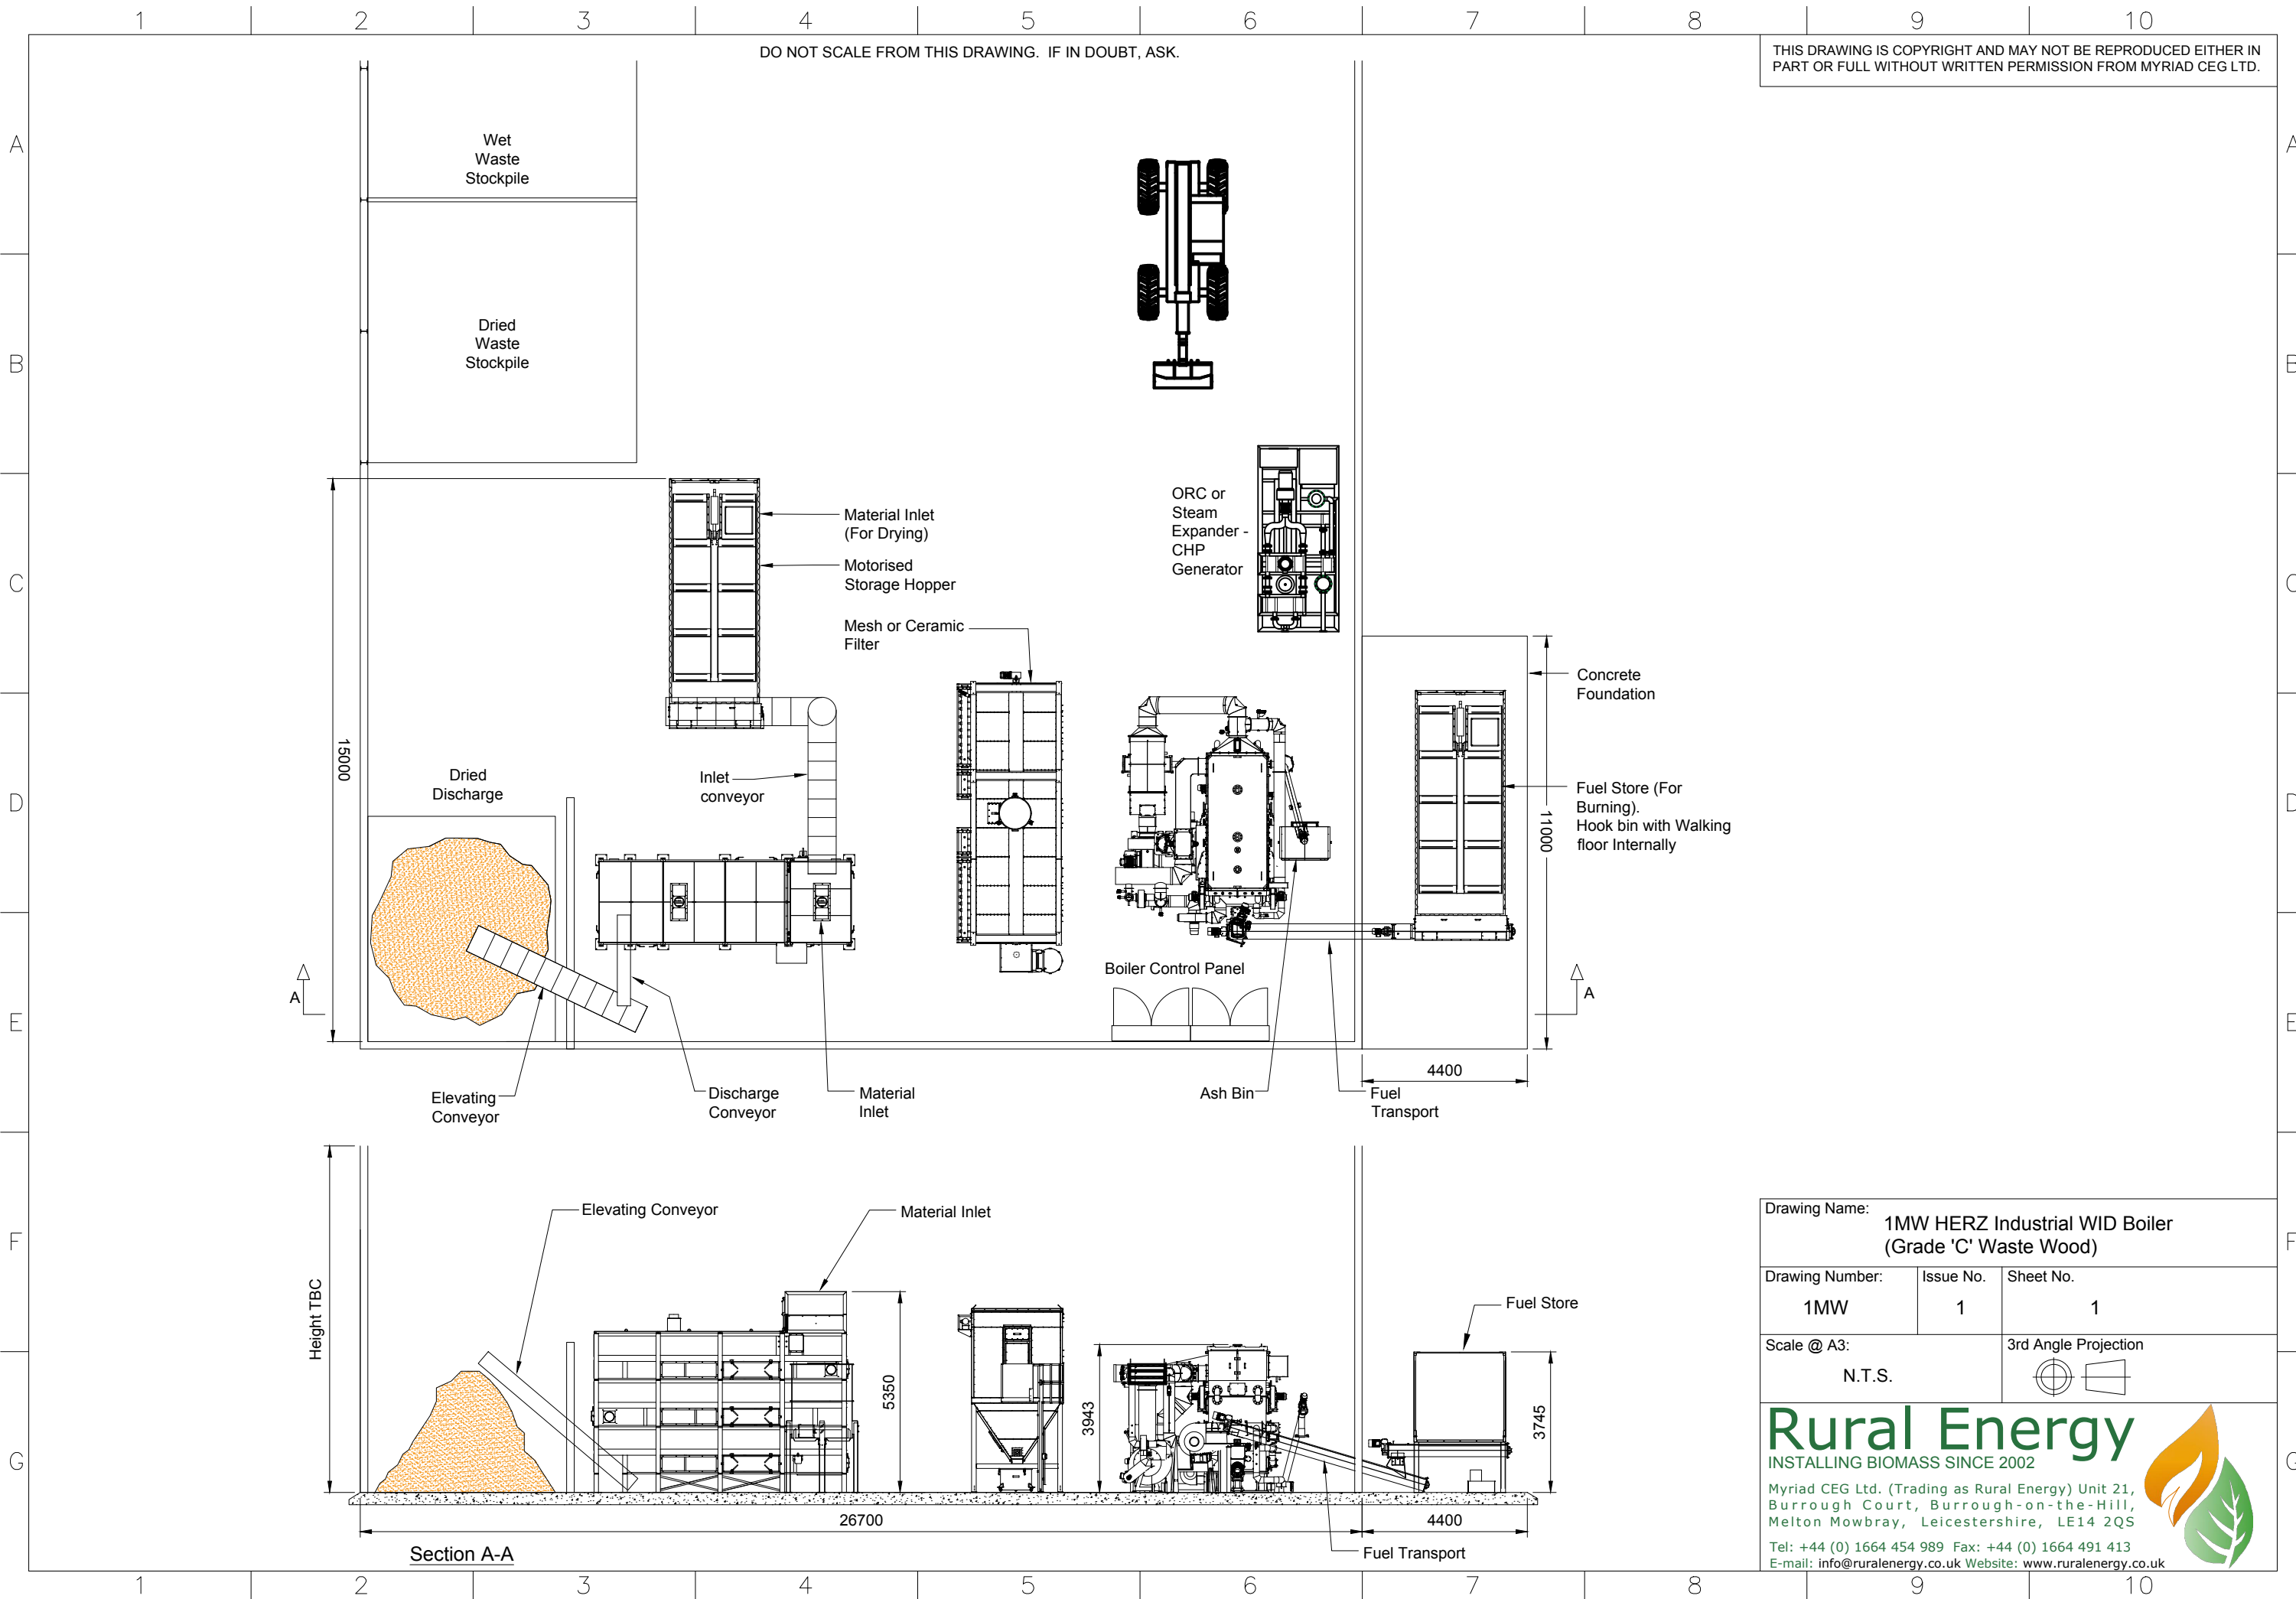

DO NOT SCALE FROM THIS DRAWING. IF IN DOUBT, ASK.

THIS DRAWING IS COPYRIGHT AND MAY NOT BE REPRODUCED EITHER IN PART OR FULL WITHOUT WRITTEN PERMISSION FROM MYRIAD CEG LTD.

Drawing Name: 1MW HERZ Industrial WID Boiler (Grade 'C' Waste Wood)		
Drawing Number: 1MW	Issue No. 1	Sheet No. 1
Scale @ A3: N.T.S.		3rd Angle Projection